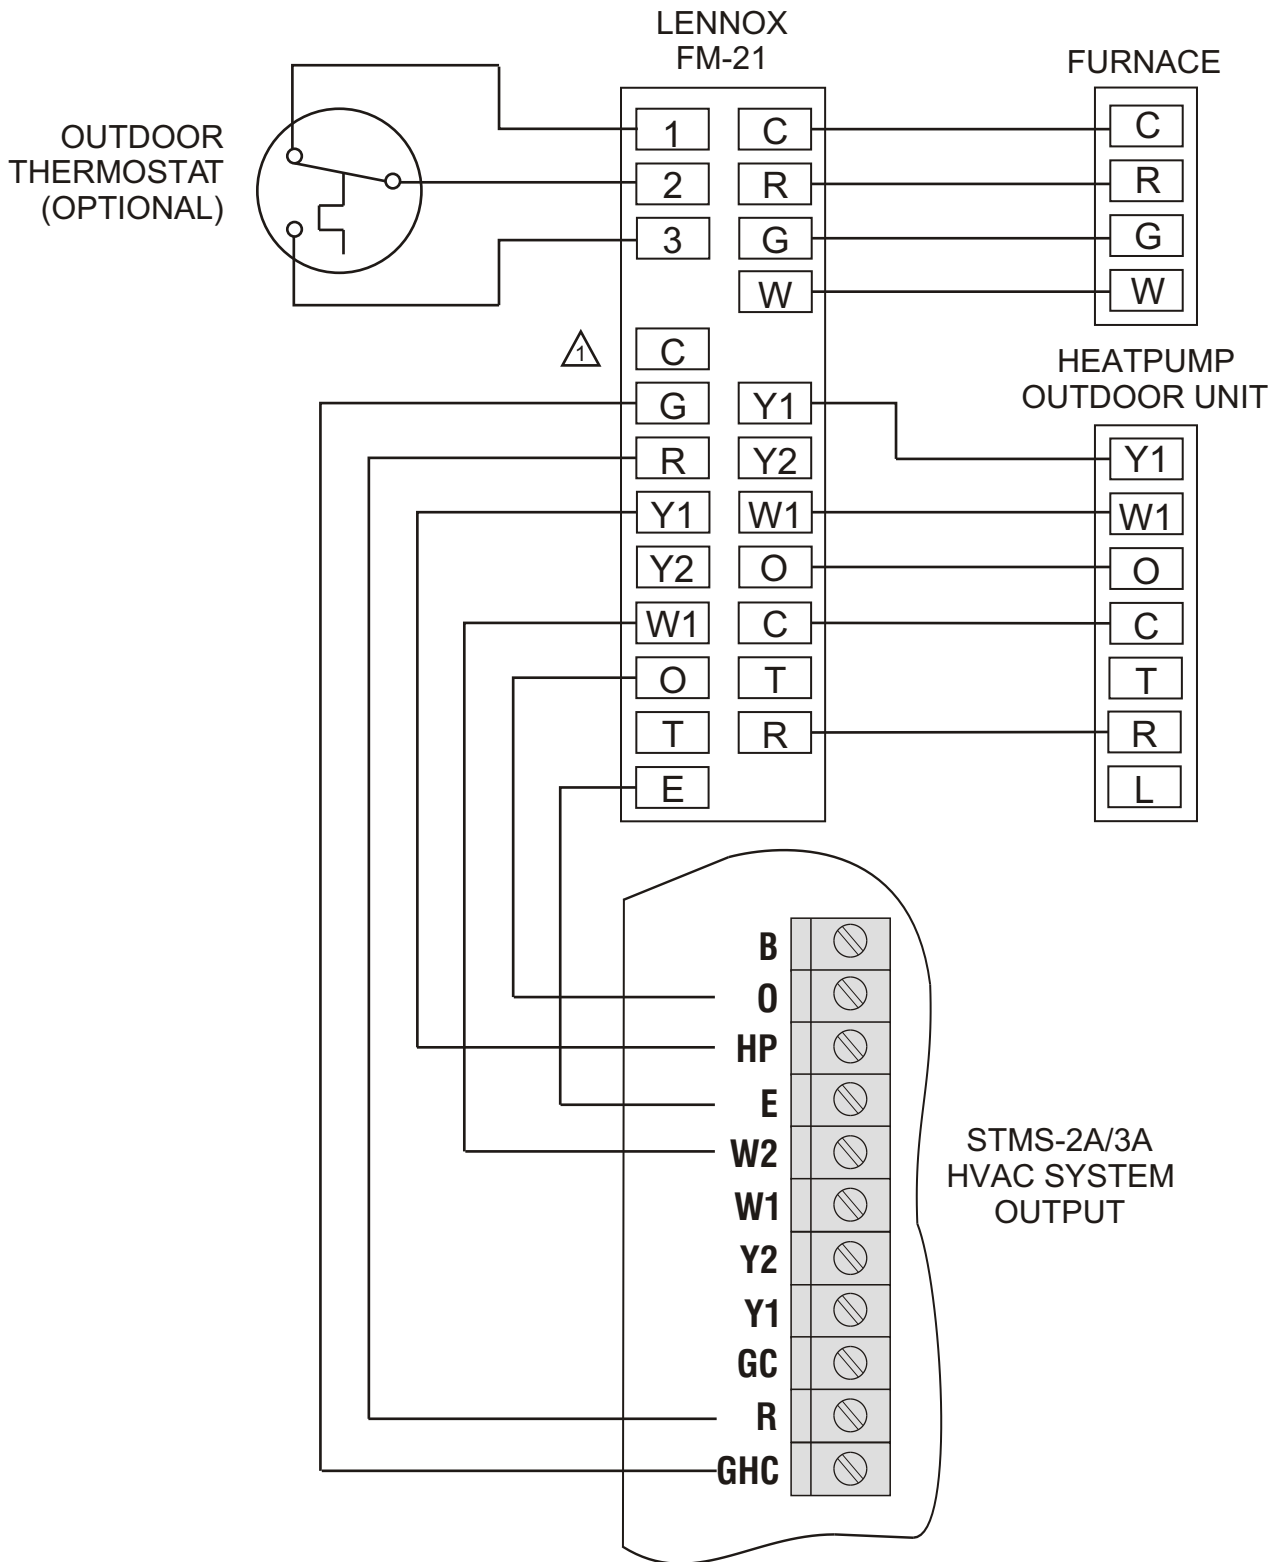

WIRING DIAGRAM

⚠ DO NOT CONNECT 'C' TO STMS-2A/3A

<p>EWC[®] CONTROLS INC. Englishtown, NJ 07726</p>	DWN ENG:	EDK			DWG NAME:	STMS-2A/3A DUAL FUEL W/ LENNOX FM21 DUAL FUEL KIT		
	SIZE:	A	DATE:	12/08/03	DWG NO.:	090512A0099	REV.:	A
	SCALE:	NOT TO SCALE	COPYRIGHT © EWC CONTROLS INC. ALL RIGHTS RESERVED			SHEET:	1 OF 1	